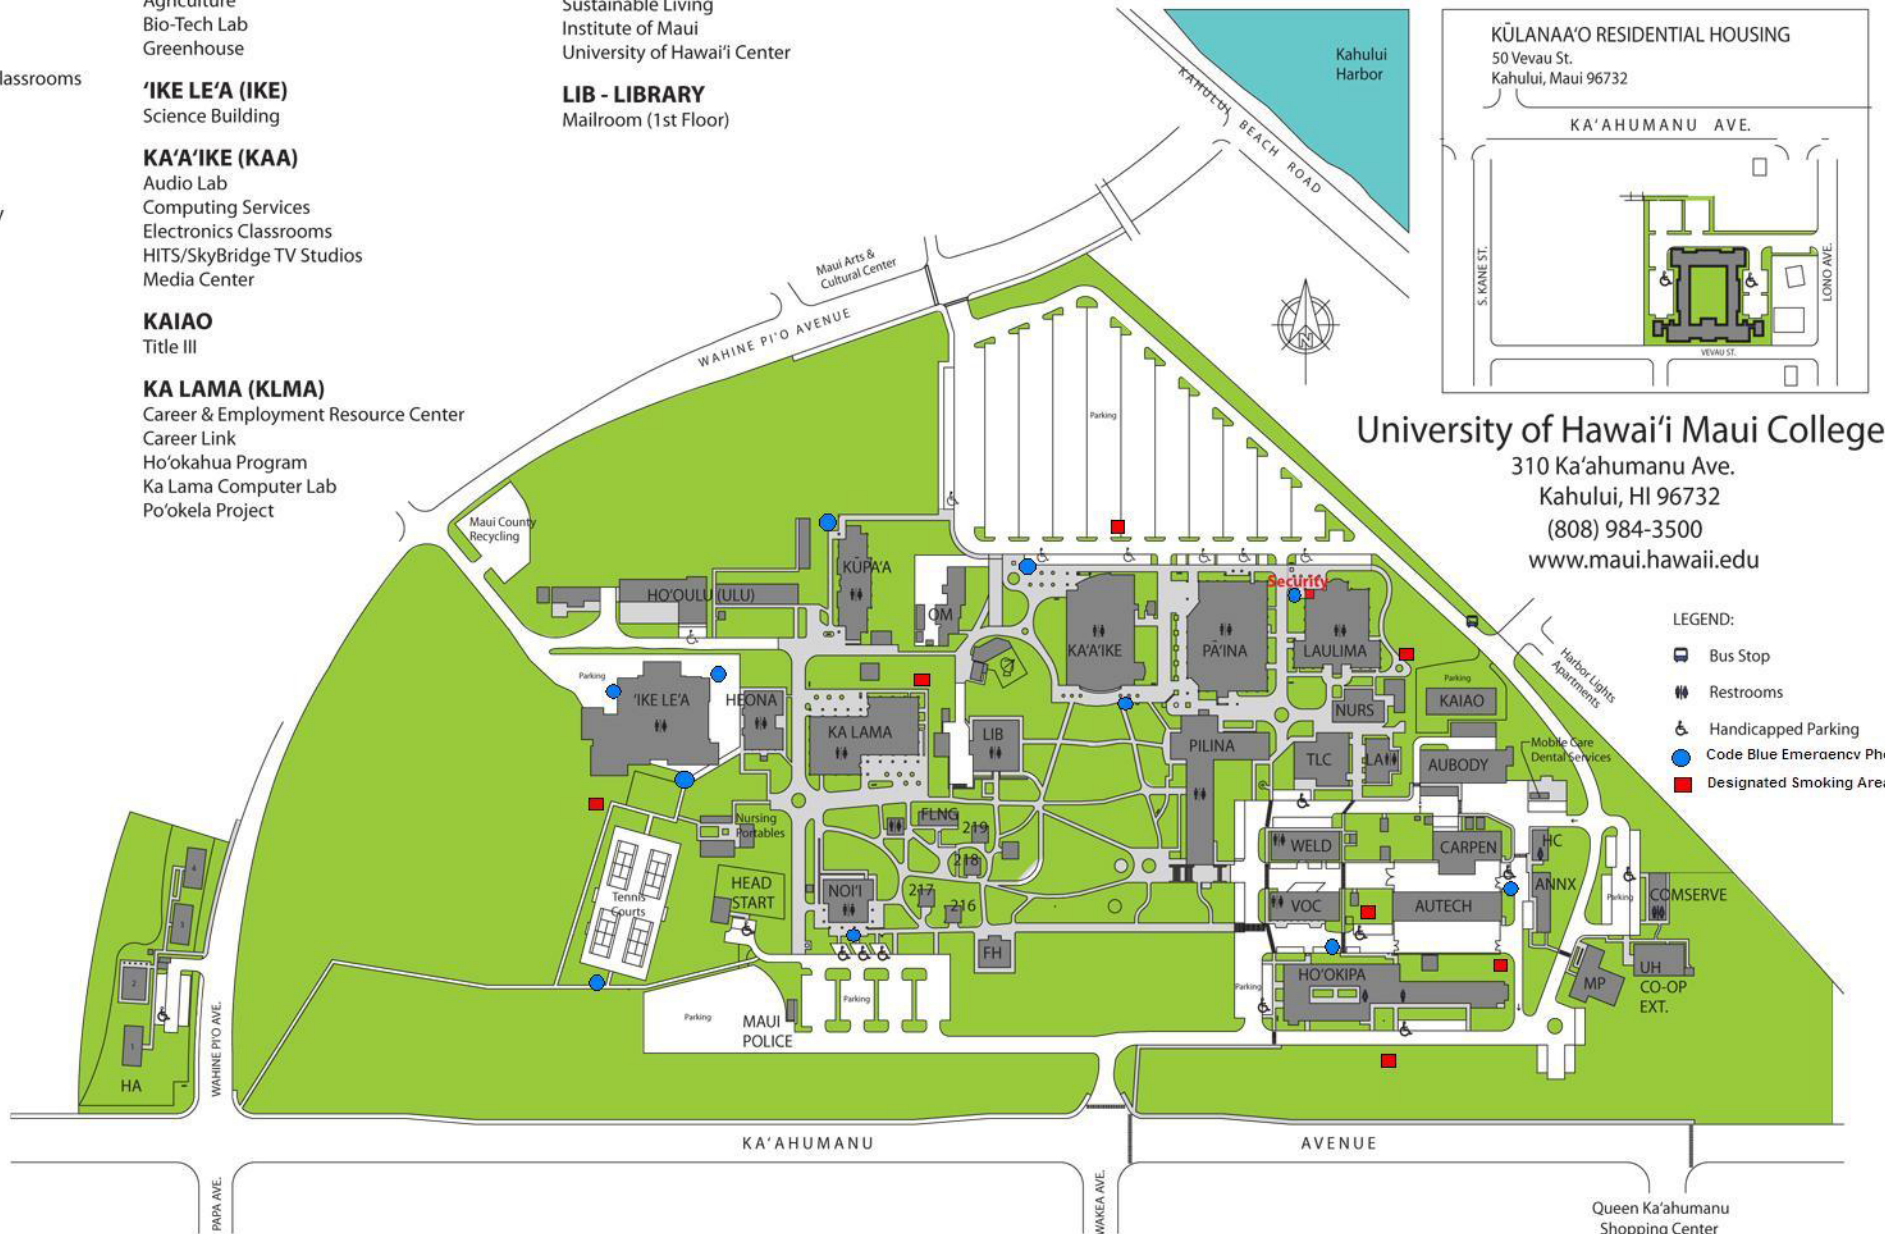

1. **LEGEND:**
2. Bus Stop
   - Restrooms
   - Handicapped Parking
   - Code Blue Emergency Phone
   - Designated Smoking Areas