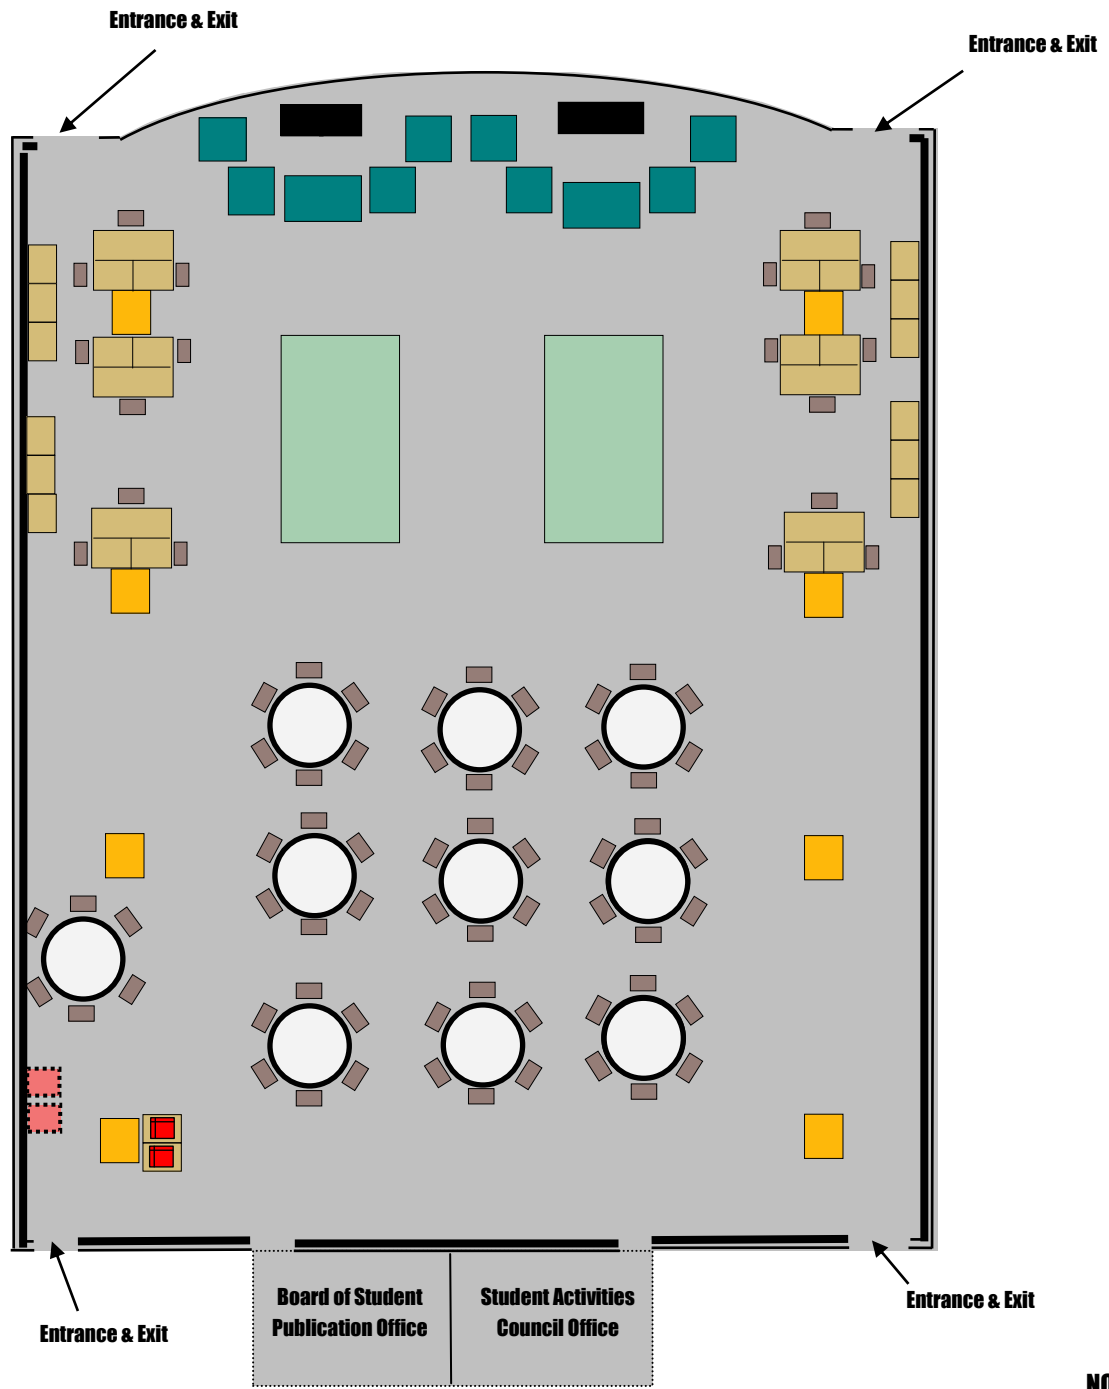

U.H. Maui College Student Lounge Floor Plan

Legend:

-  Chairs
-  Desks
-  Table
-  Vending Machine
-  Couch
-  Couch
-  Pillars
-  Television
-  Ping-Pong Tables

NOT TO SCALE